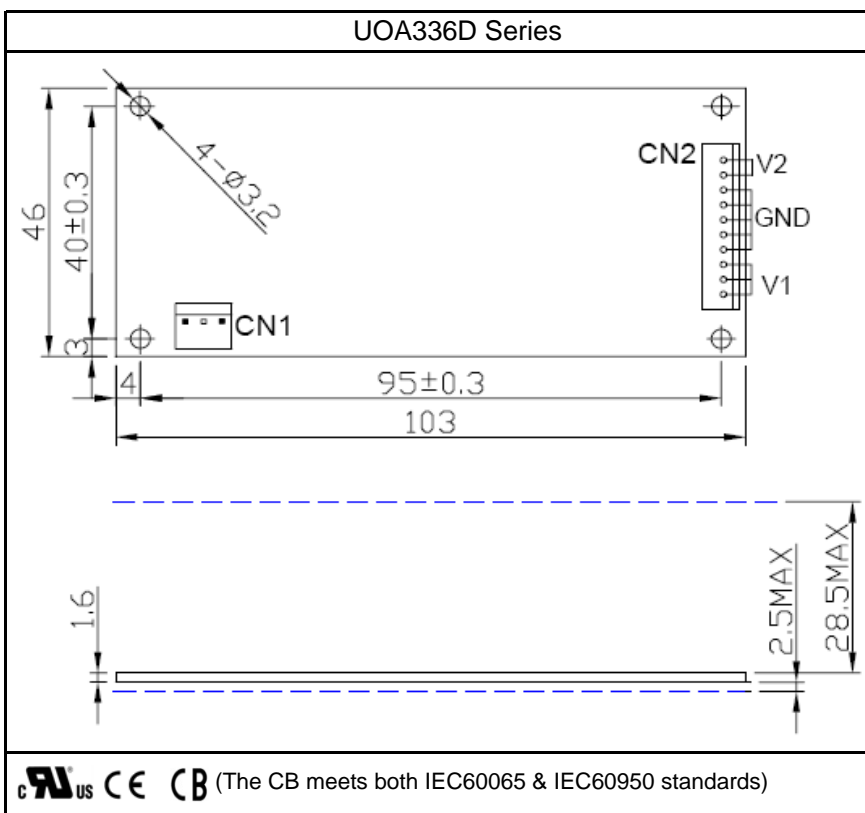

Typical model list:

Open Frame Switching Power Supply 36W Dual Output Series

Input Condition		DC Output Voltage	DC Output Current	Output Voltage Precision	Ripple & Noises	Regulation		Option/Remark
						Line	Load	
1		5V	2.0A	±5%	50mV	±1%	±5%	
		12V	2.0A	±5%	120mV	±1%	±5%	
2		5V	2.5A	±5%	50mV	±1%	±5%	
		12V	1.5A	±5%	120mV	±1%	±5%	
3		5V	2.2A	±5%	50mV	±1%	±5%	
		12V	2.2A	±5%	120mV	±1%	±5%	
4		-	-	-	-	-	-	-

Measurement condition

1. Measurements shall be made with an oscilloscope with 20MHz bandwidth.
2. Outputs shall be bypassed at the connector with a 0.1uF ceramic disk capacitor and a 10uF electrolytic capacitor to simulate system loading.

Mechanical Spec:

Packing Spec:

Type	Pcsper Carton	Gross Weight (kg)	Net Weihgt(kg)	Size(mm)	CBM(m2)	Container	Ctn/Contai ner	Pcs/Contai ner	Gross Weingt (Ton)	Remark
UOA336D	120	17.4	14.4	565x393x255	1x1.2	20	400	48000	7200	Bulk package