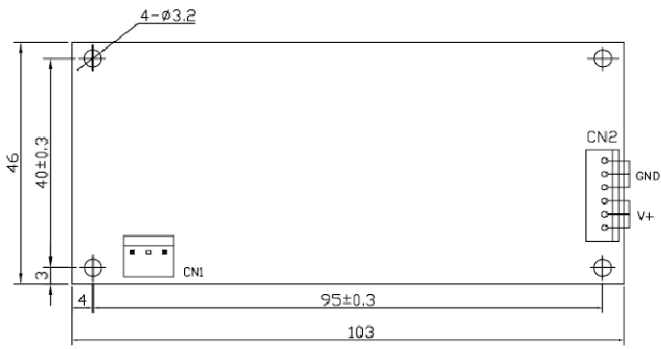

CN1

CN1:INPUT CONNECT
MODEL:MOLEX 5273-03A
(THE EQUIVALENT)

CN2

CN2:OUTPUT CONNECT
MODEL:JST B 6B-XH-A
(THE EQUIVALENT)