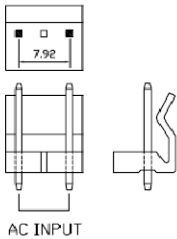

CN1

AC INPUT

CN1:INPUT CONNECT  
MODEL:MOLEX 5273-03A  
(THE EQUIVALENT)

CN2

V+ GND

CN2:OUTPUT CONNECT  
MODEL:JST B 6B-XH-A  
(THE EQUIVALENT)