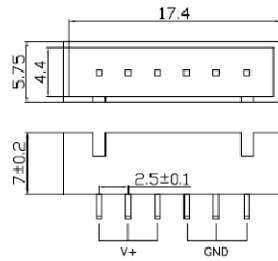

CN1

AC INPUT

CN1:INPUT CONNECT  
MODEL:MOLEX 5273-03A  
(THE EQUIVALENT)

CN2

V+ GND

CN2:OUTPUT CONNECT  
MODEL:JST B 6B-XH-A  
(THE EQUIVALENT)