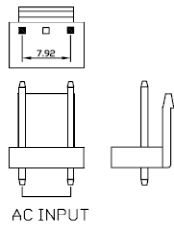

AC INPUT

CN1:INPUT CONNECT
MODEL:JST B 3P-VH-B
(THE EQUIVALENT)