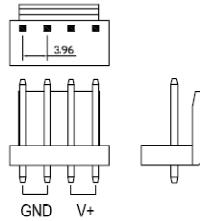

CN1

AC INPUT

CN1:INPUT CONNECT
MODEL:JST B 3P-VH-B
(THE EQUIVALENT)

CN2

GND V+

CN2:OUTPUT CONNECT
MODEL:JST B 4P-VH-B
(THE EQUIVALENT)