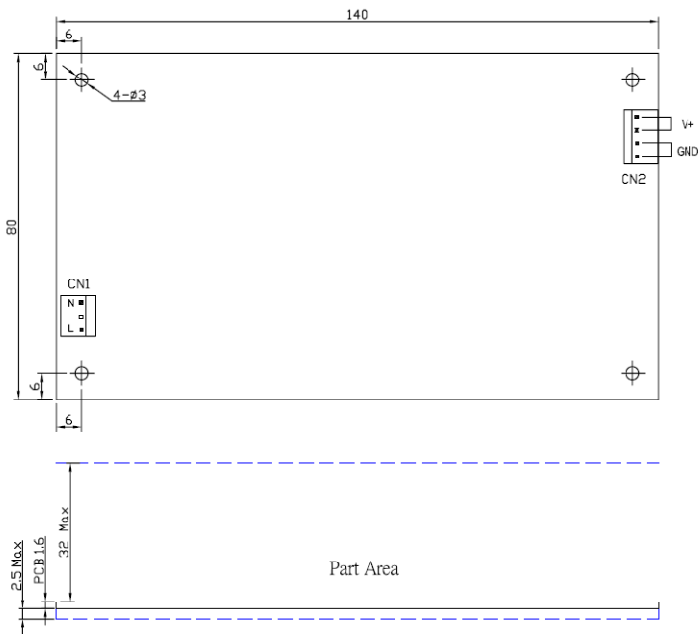

80W Open Frame Switching Power Supply

Model	UOP380
Package	
L*W*H(mm)	140*80*36.1
DC Output Rating	12V / 6.5A
Safety	

FEATURE:

Constant Voltage Mode
Super Mini Size and Easy Portable

APPLICATION:

Hard Disk
Wireless Lan Station
DVD

INPUT/OUTPUT SPECIFICATIONS:

Input Voltage:	AC100V-240V,50/60Hz
Range Voltage:	AC 90V-264V,47/63Hz
Output Power:	80W
Output Voltage:	12V
Over Current Protection:	120% Min
Over Voltage Protection:	120% Min
Short Protection:	Auto Recovery
Load Regulation:	±5%

CN1

AC INPUT

CN1:INPUT CONNECT
MODEL:JST B 3P-VH-B
(THE EQUIVALENT)

CN2

GND V+

CN2:OUTPUT CONNECT
MODEL:JST B 4P-VH-B
(THE EQUIVALENT)