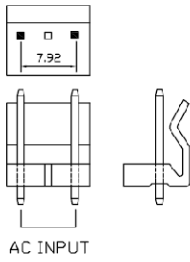

CN1

AC INPUT

CN1: INPUT CONNECT  
MODEL: MOLEX 5273-03A  
(THE EQUIVALENT)

CN2

CN2: OUTPUT CONNECT  
MODEL: JST B10B-XH-A  
(THE EQUIVALENT)