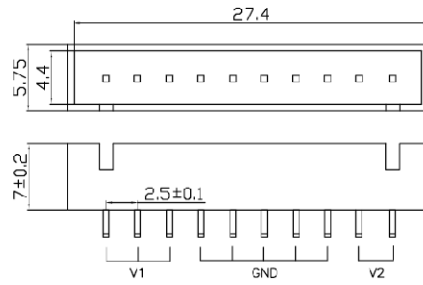

CN1

AC INPUT

CN1: INPUT CONNECT  
MODEL: MOLEX 5273-03A  
(THE EQUIVALENT)

CN2

CN2: OUTPUT CONNECT  
MODEL: JST B10B-XH-A  
(THE EQUIVALENT)